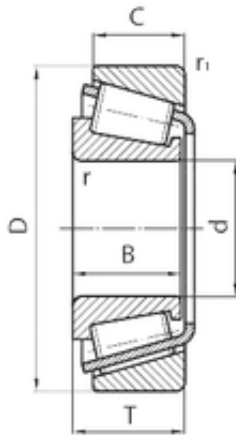

China Abec 9 Bearings Supplier

timken taper sets KLM503349/KLM503311 cars
transmission inch tapered roller bearing
KLM503349/KLM 503311

Bearing No. KLM503349/KLM503311

Size	45.987x74.975x20 mm
Bore Diameter	45,987 mm
Outer Diameter	74,975 mm
Width	20 mm
d	45,987 mm
D	74,975 mm
T	20 mm
B	18 mm
C	16 mm
R	2,3 mm
r	1,5 mm

KLM503349/KLM503311 Bearing 2D drawings and 3D
CAD models